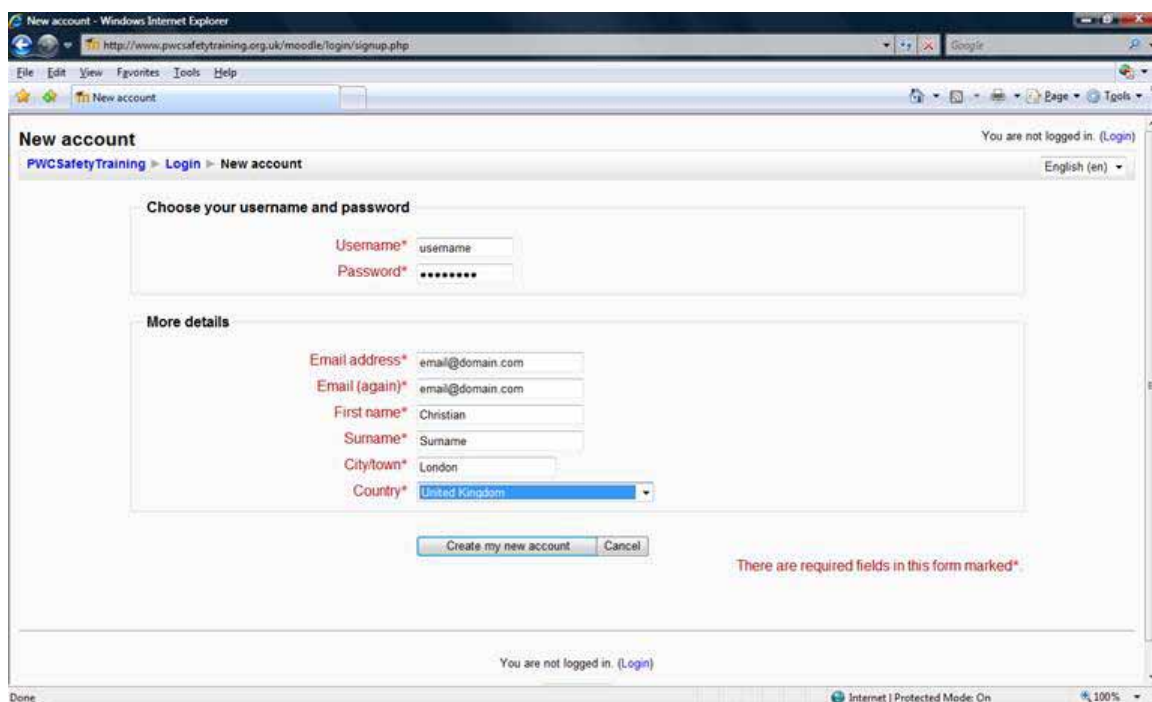

Please complete the above screen with your details – we suggest using your email address as the username to avoid registration problems with the username already being used (each user must supply a unique username and email address)

The password is entirely your choice, and Your First Name, Surname and Town & Country are used in the certificate issuing process, please take care when completing. Select “Create my new account”