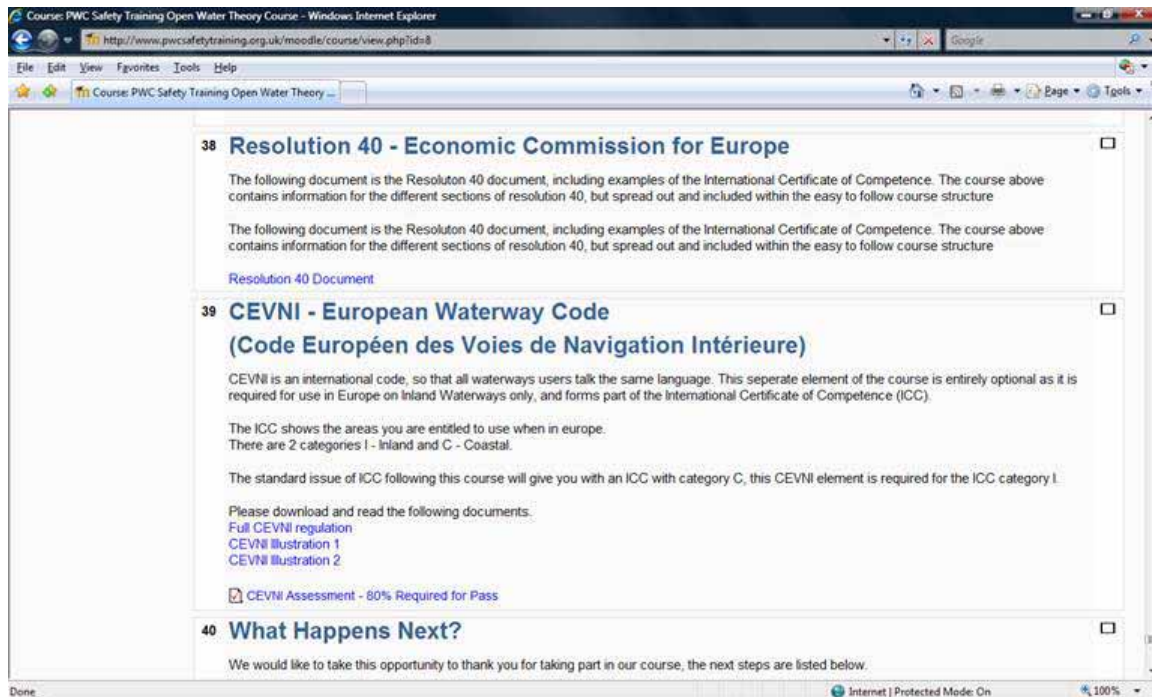

Please select the first blue link contained in the email you receive – this will launch the internet

DO NOT click the “Send payment via PayPal” button as Greengrass Park are sponsoring the theory course INSTEAD enter **greengrasspark.co.uk** in the Enrolment Key box at the bottom and click the “Enrol me in this course” button

You are now logged into the course, and can visit as many times as you wish until you have read and understood the contents

Throughout the course, you will come across “Knowledge Reviews”, although these provide feedback they do not count towards your final result, but help you ensure you understand the course so far.