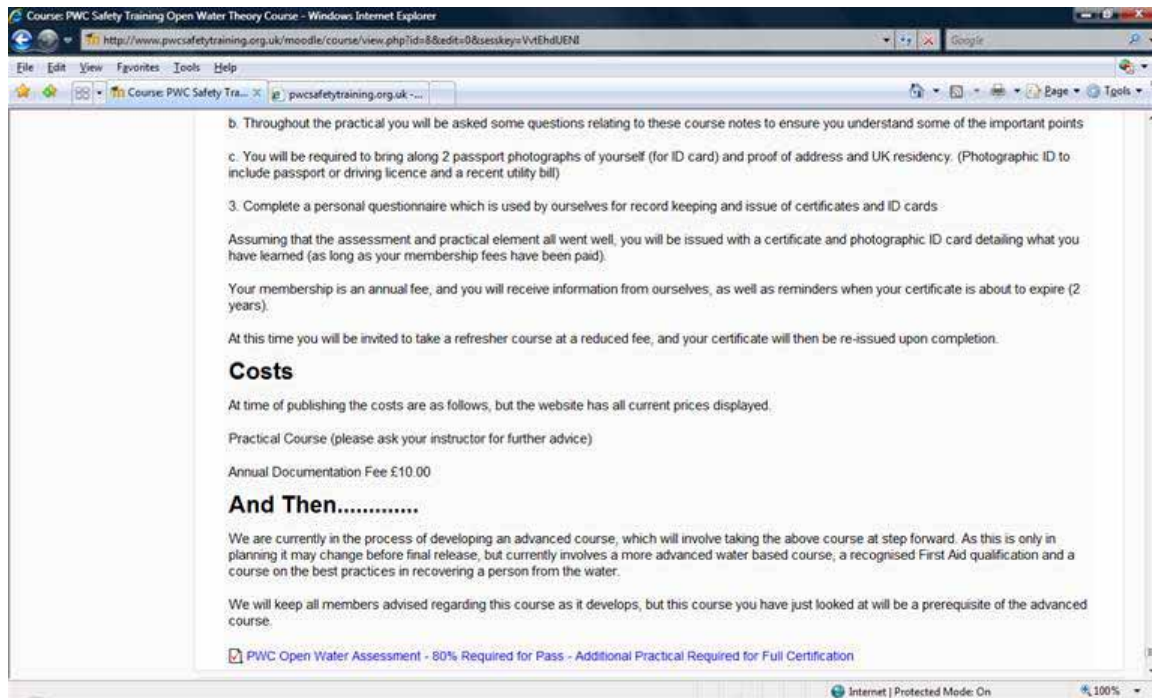

Please select “PWC Open Water Assessment – 80% Required for Pass – Additional Practical Required for Full Certification” to take your online assessment