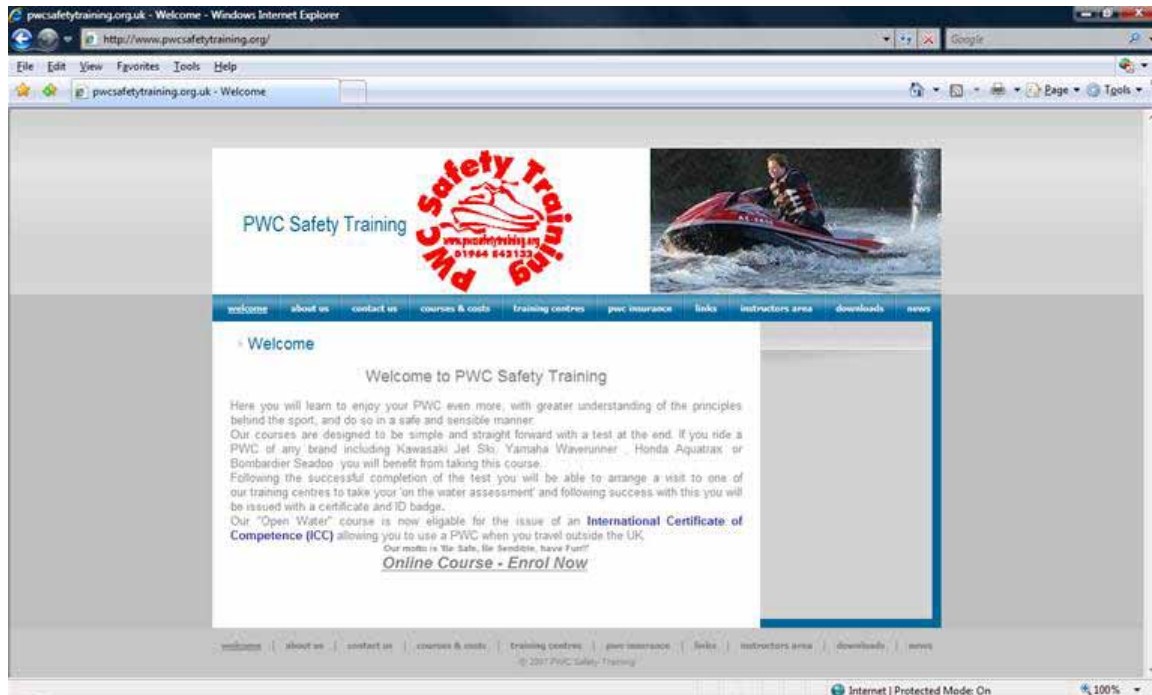

# FREE ICC THEORY TRAINING – LOGON INFORMATION

Visit [www.pwcsafetytraining.org](http://www.pwcsafetytraining.org) – the following page should appear

On the welcome screen select “Online Course – Enrol Now” situated at the bottom of the page

Note: Please accept any ActiveX control messages which might appear as this can cause problems during the course if this is not installed

On the above screen select “PWC Safety Training Open Water Theory Course” – Please ignore cost as Greengrass Park will sponsor the theory course