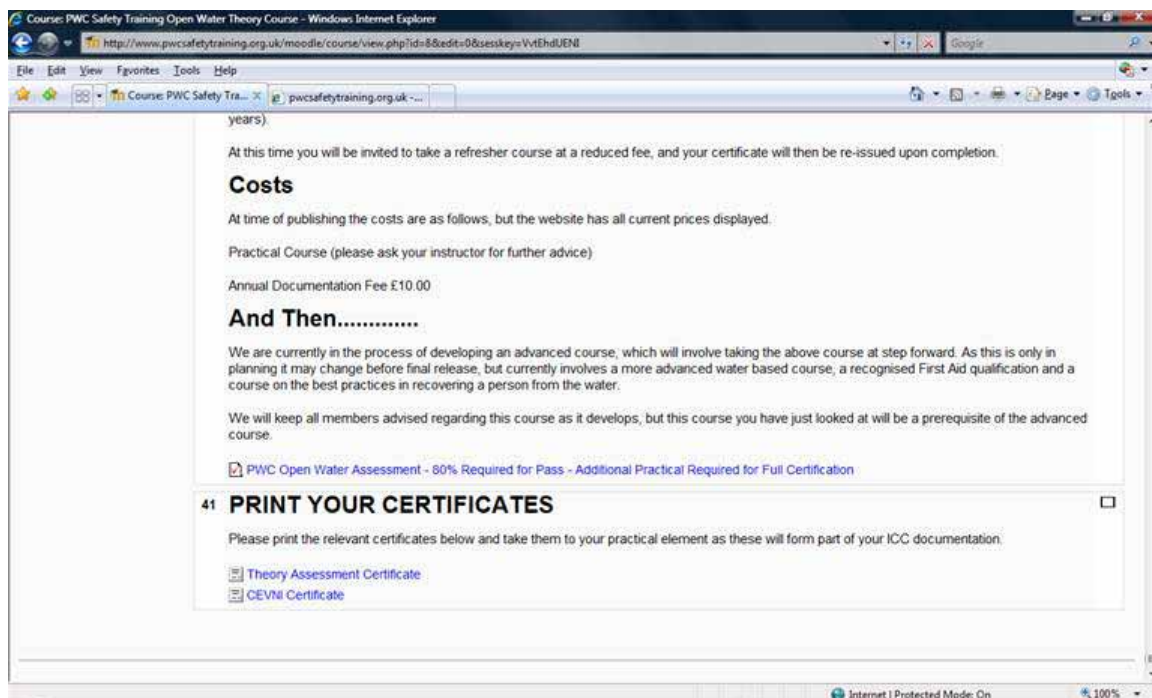

At the very bottom you will find an option to print your certificates, these certificates should be taken with you when you visit a training centre for the Practical Element.

GOOD LUCK!