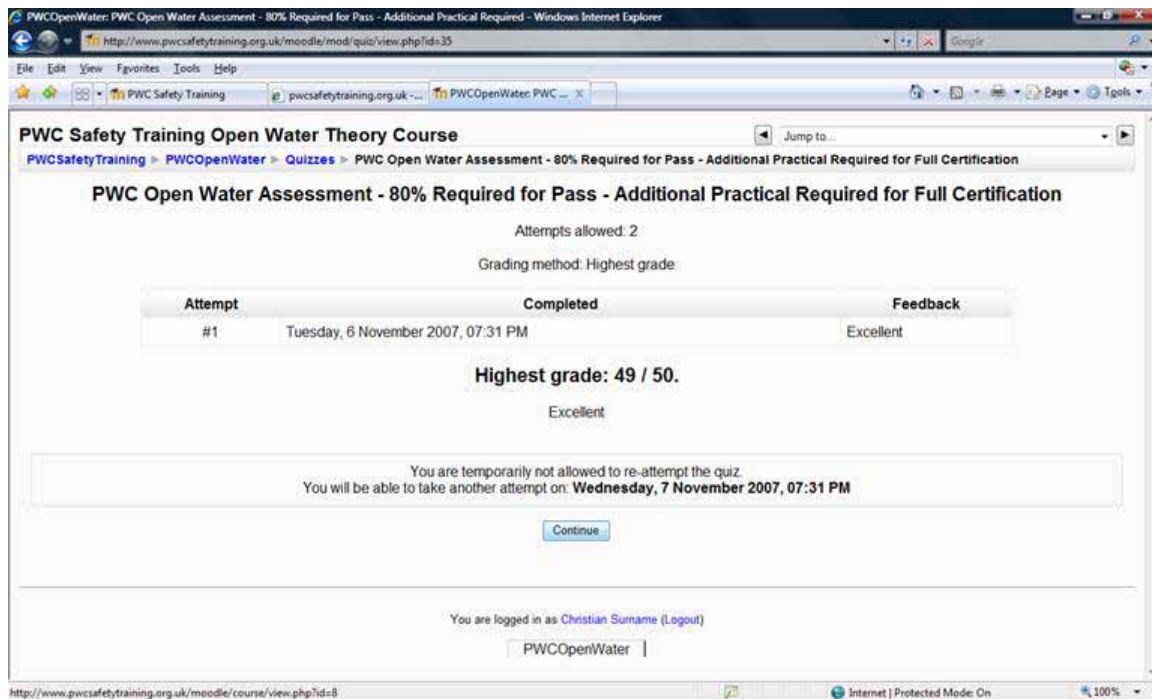

Your results will then be displayed with details of correct and incorrect answers given.
At the bottom of the results window you should select “close window”

Select continue on the above screen which appears next