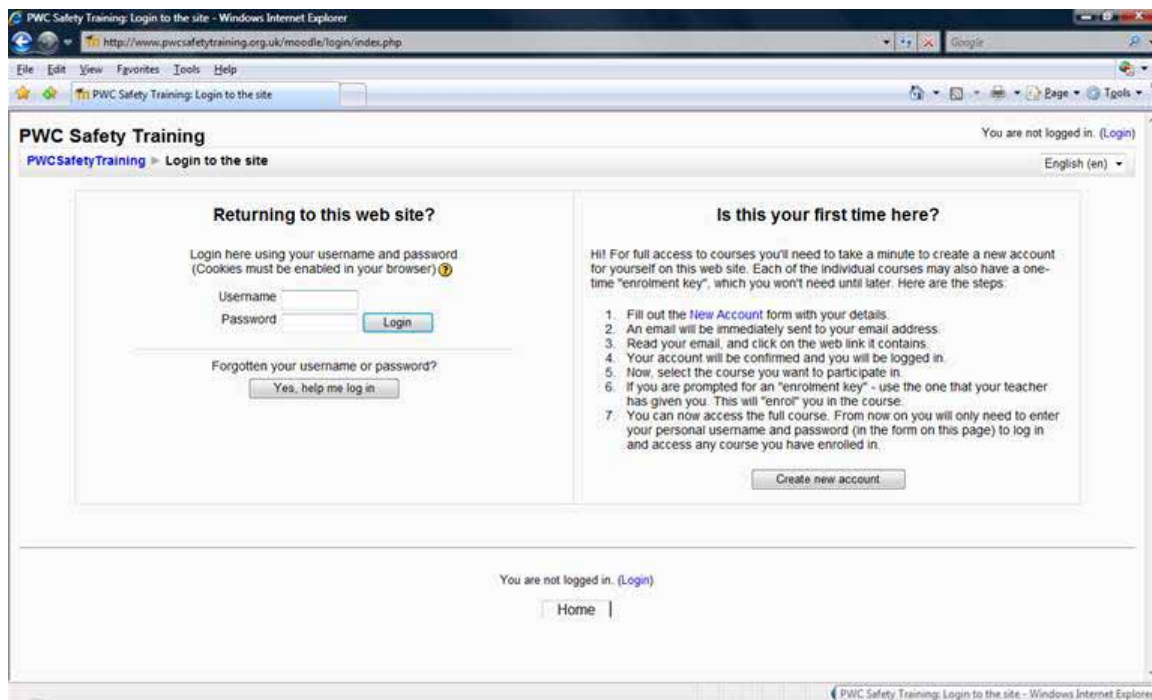

If first time visitor select the “Create New Account” button