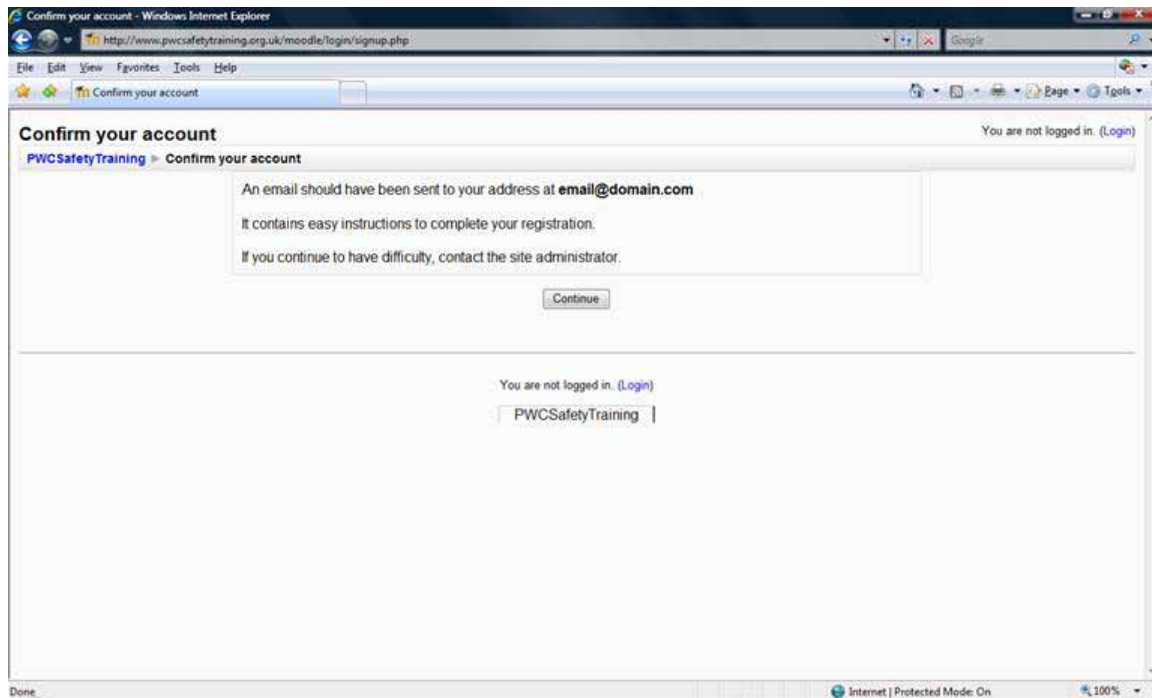

Once the above screen is displayed, your registration is in progress
You should then receive an email from the site administrator