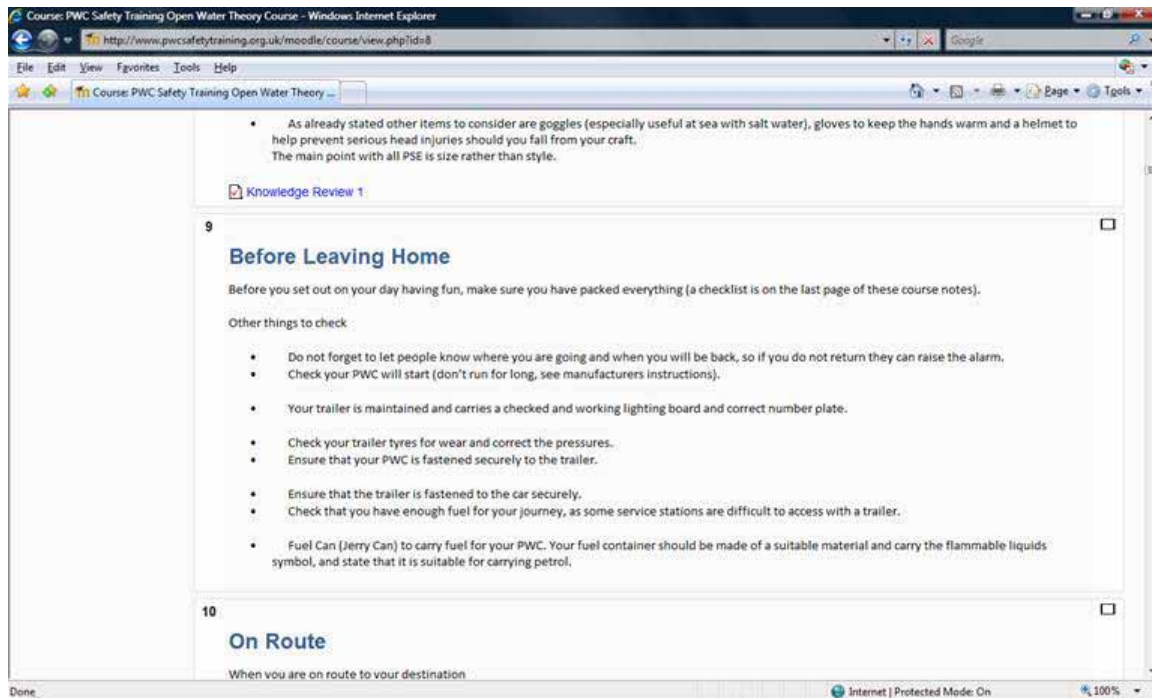

Please select the first blue link contained in the email you receive – this will launch the internet

DO NOT click the “Send payment via PayPal” button as Greengrass Park are sponsoring the theory course INSTEAD enter **greengrasspark.co.uk** in the Enrolment Key box at the bottom and click the “Enrol me in this course” button

You are now logged into the course, and can visit as many times as you wish until you have read and understood the contents

Throughout the course, you will come across “Knowledge Reviews”, although these provide feedback they do not count towards your final result, but help you ensure you understand the course so far.