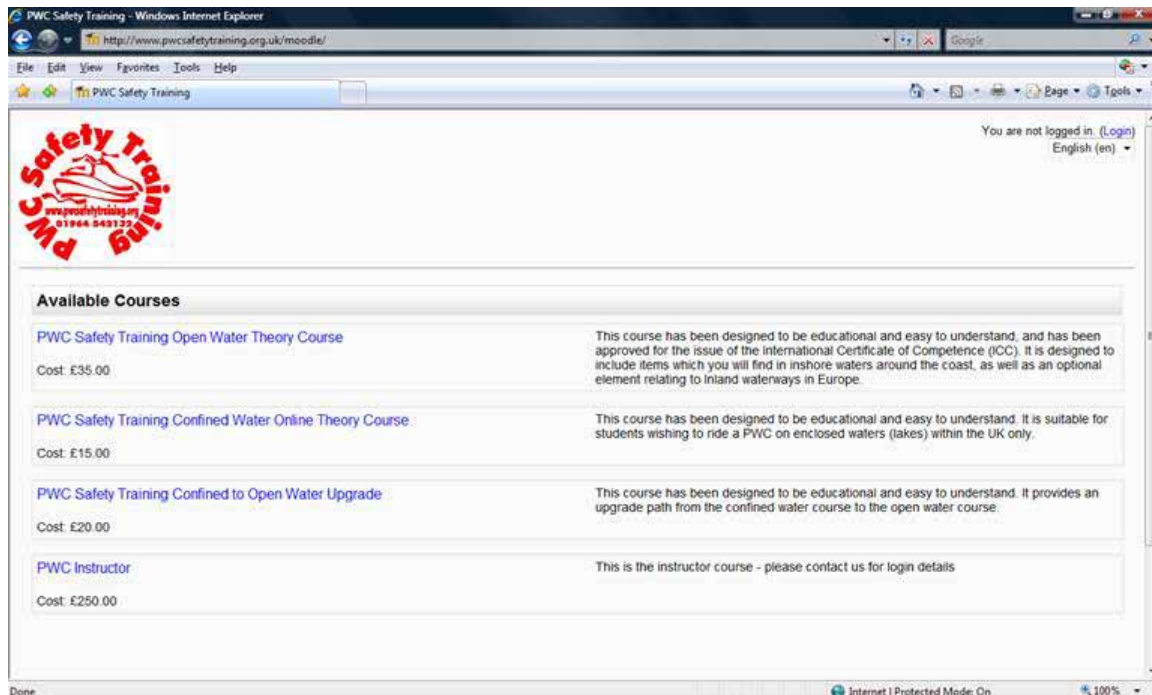

# FREE ICC THEORY TRAINING – LOGON INFORMATION

Visit [www.pwcsafetytraining.org](http://www.pwcsafetytraining.org) – the following page should appear

On the welcome screen select “Online Course – Enrol Now” situated at the bottom of the page

Note: Please accept any ActiveX control messages which might appear as this can cause problems during the course if this is not installed

On the above screen select “PWC Safety Training Open Water Theory Course” – Please ignore cost as Greengrass Park will sponsor the theory course